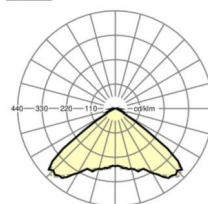

MECHANICS

Housing colour	silver grey/white aluminium RAL 9006
Dimensions (LxWxH/DxH)	765mm x 55mm x 35mm
Weight (net)	0.85kg
Type of installation	Mounting rail system installation, Light structure

Dimensions

L	765 mm	Length
B	55 mm	Width
H	35 mm	Height

DEEP-LINK

<https://www.regiolux.de/en/article/19070003005>

Reference	LED 200lm 760
ηLB	100 %
Φ ↓/↑	100 % / 0 %
UGR lat./long.	31.1 / 31.1